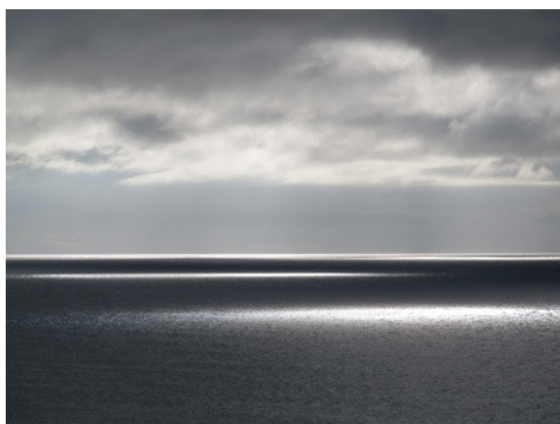

Images from Northern Ireland

Photographs taken on a recent trip to Northern Ireland whilst contributing to the Northern Ireland Group for Art and Therapy. (NIGAT).

Above are views near Selkie island including one of the regular seal visitors.

Looking toward England

Seaweed

Pebbles found near Selkie island. Near Annalong.

Karen Huckvale © 2011

www.insiderart.org.uk 01392 677258 insiderart@blueyonder.co.uk

Insider Art. P.O. Box 272. Exeter. EX2 9ZL | Limited Company No: 6299330 England & Wales